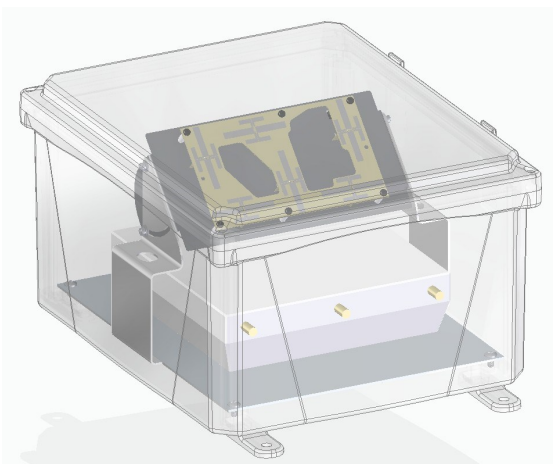

2.4/5 GHz 5/6 dBi Protected Articulating Wi-Fi Antenna with Access Point Mount

Ventev's TerraWave 2.4/5 GHz 5/6 dBi Protected Articulating Wi-Fi Antenna with Access Point (AP) Mount encloses Ventev's combined articulating antenna and Wi-Fi Access Point (AP) mounting plate within a rugged 13.7" x 10.5" x 7.4" polycarbonate enclosure. The rugged, RF-transparent and enclosure is IP-67-rated for protection against dust, water intrusion and strikes. T25 tamper proof screws seal the enclosure's lid and protect the antenna and access point from vandalism. The integrated solution is ideal for harsh indoor or outdoor environments. *Every TerraWave antenna is RoHS compliant and covered by the company's two-year TerraNet warranty program. For questions and to purchase product, contact Ventev, 800-851-4965 or sales@ventev.com*

Enclosure Specifications	
SKU	275174
Model	TWPRO-WIFIANT-APM
Dimensions (inches)	13.7 x 10.5 x 7.4
Weight (lbs)	6
Material	Polycarbonate
Operating Temperature	Negative 40° F to Positive 140° F
Internal Access Point Mounting Plate Specifications	
Material	Aluminum
Antenna Specifications	
Frequency Coverage	2.4 GHz / 5 GHz
Gain	5 dBi / 6 dBi
VSWR	2:1
Polarization	3x Vertical / 3x Horizontal
Front-to-Back Ratio	9 dBi / 12 dBi
Horizontal Beamwidth	75°
Vertical Beamwidth	75°
Max Power	20 W
Cable Quantity & Length	6 x 36"
Connector Quantity & Type	6x RPSMA
Articulation Freedom	0° - 45°